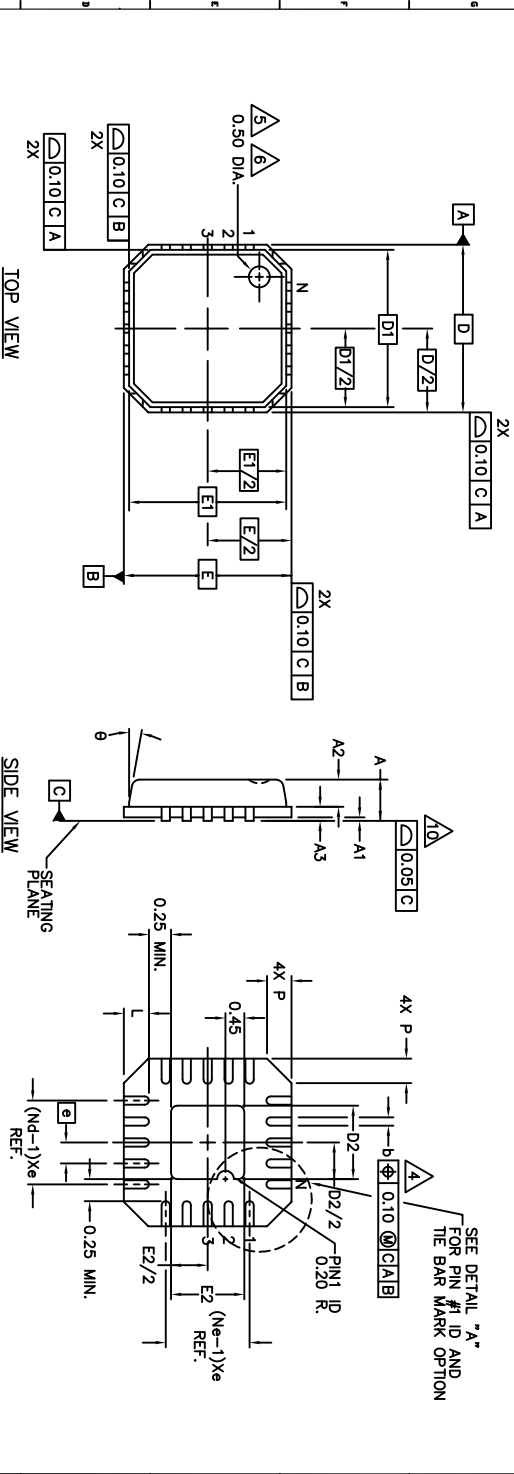

HIGH DENSITY LEADFRAME

FOR ODD TERMINAL/SIDE   FOR EVEN TERMINAL/SIDE

SECTION "C-C"
SCALE: NONE

PACKAGE OUTLINE, MLF2, 4 X 4 mm BODY

1 OF 4

FORM NO. 147-0003-01-01

Amkor / **MM**

Amkor Electronics, Inc.
10000 Amkor Drive
Mesa, AZ 85207-1000
Tel: 480-835-3000
Fax: 480-835-3001
www.amkor.com

DATE: 07/2003
REV: 01

DESIGNED BY: SS JAVNI
CHECKED BY: SS JAVNI
APPROVED BY: SS JAVNI

DATE: 07/2003
REV: 01