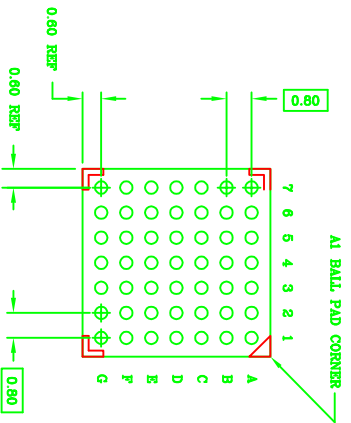

REV#	REV#	REV#
B	75445	00
SCALE 8:1		SHEET 3 OF 3

ZP00000 REV A 8