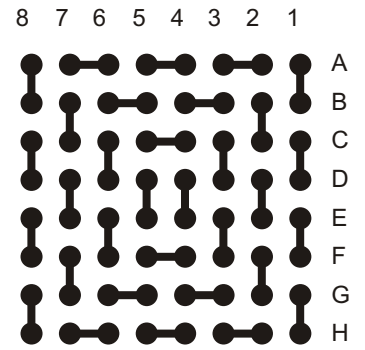

Do Not design boards to this image.
Call for Practical Components for Netlist.
714-252-0010

A-CABGA64-.8mm-8mm-DC

Ball View