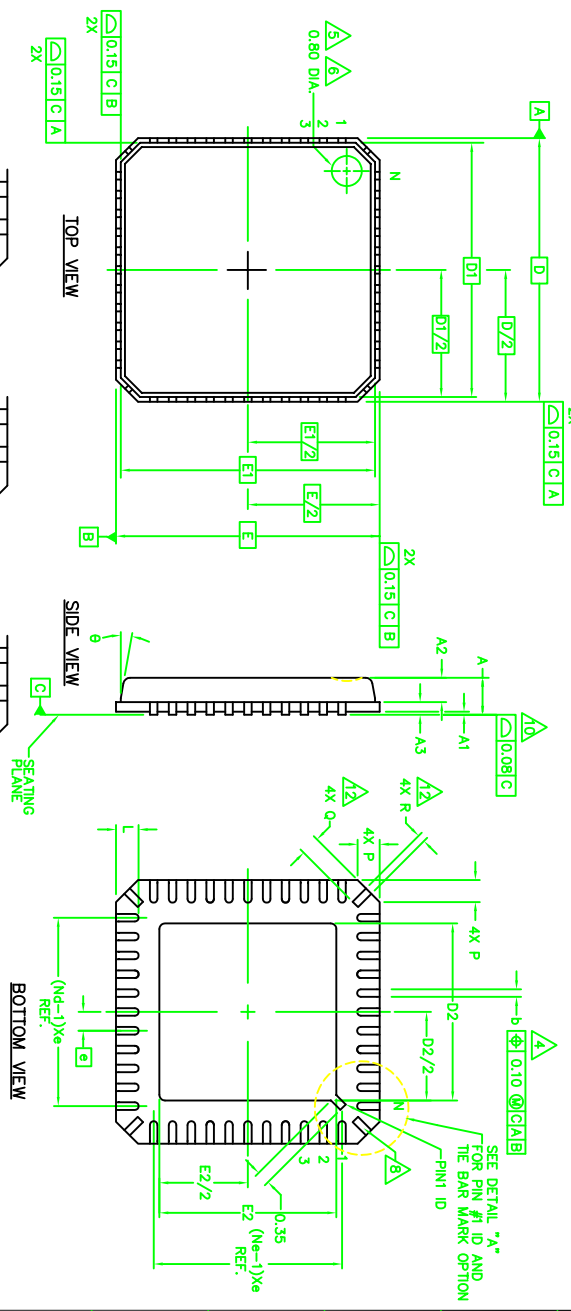

# NORMAL MATRIX LEADFRAME

DETAIL "A" - PIN #1 ID AND THE BAR MARK OPTION

STANDARD

Parker/ONAM  
 48277  
 PRINTING IS SCALED TO FIT  
 DO NOT SCALE DRAWING  
 2 of 3